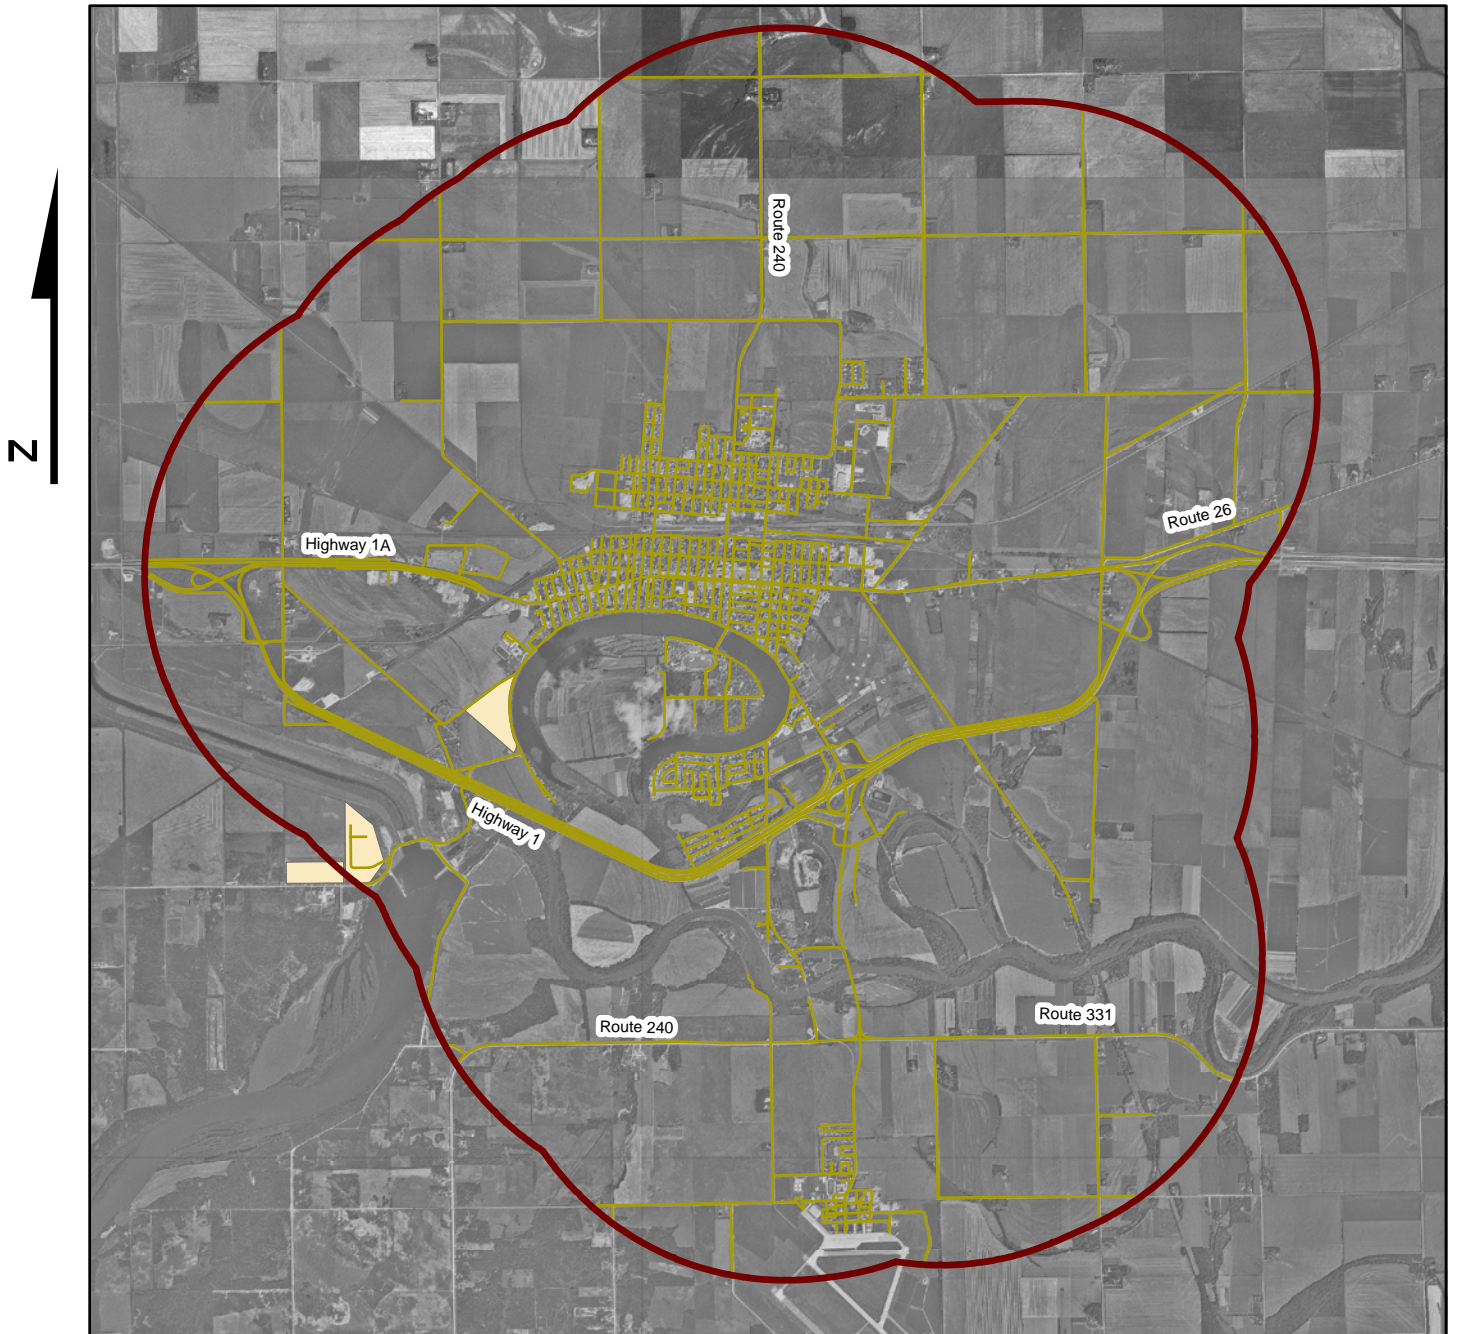

City of Portage la Prairie and 3 Kilometre Extended Treatment Area  
in the RM of Portage la Prairie  
Showing Road Network

-  3 Kilometre Extended Treatment Area
-  Road Network
-  First Nation Land